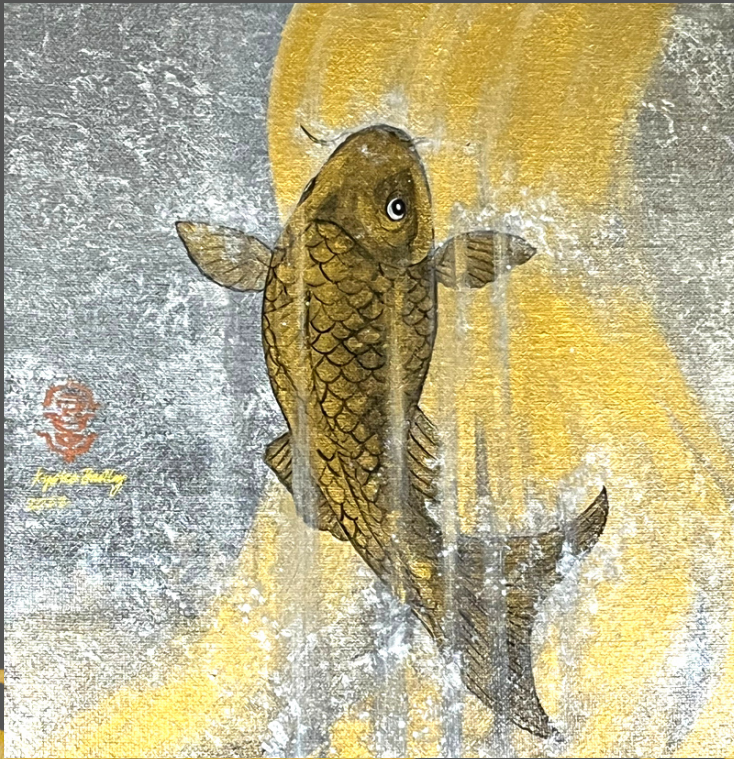

December 1st 2022

PRESS RELEASE

NJ ARTIST KYOKO BARTLEY'S LATEST ART DISPLAY

AT MERCER COUNTY LIBRARY
LAWRENCE HEADQUARTERS BRANCH
2751 BRUNSWICK PIKE, LAWRENCE
TOWNSHIP, NJ 08648

12/1 Thurs. -12/30 Sun. 2022

Gallery Space and
Three showcases near
the reference desk.

ARTWORKS INCLUDING
HYPER REALISTIC PENCIL PORTRAITS,
"12 MONTHS OF JAPANESE FLOWERS",
"ICONS OF GOOD FORTUNE"
"ENDANGERED SPECIES"
AND SMALL ARTWORKS

Examples;
"Hyper Realistic Pencil Portraits"
(2022)

Using only pencils, Bartley tried to make it detailed and realistic. Come and see them in person.

Examples;
"12 Months of Japanese Flowers"
(2022)

"12 Months of Japanese Flowers" series;
These motifs are common in Japanese art.,
Each month represents different seasonal flowers and plants.
Enjoy its gorgeous and tasteful atmosphere.

Examples;
"Icons of Good Fortune" (2022)
and other small artworks

"Icons of Good Fortune" are featured Japanese/Asian "good luck" motifs such as carp, dragon and cranes, which brings different types of luck in Asian culture.