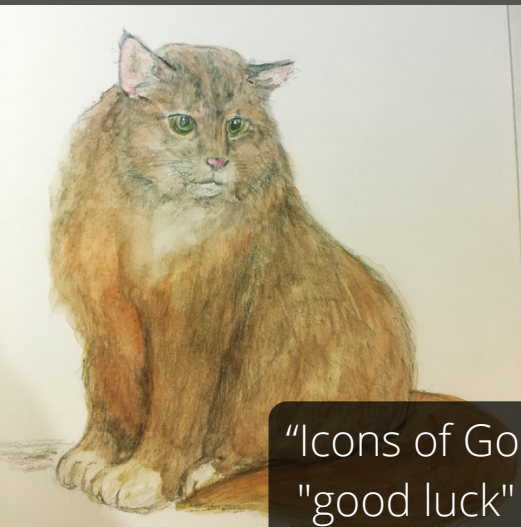

December 1st 2022

PRESS RELEASE

NJ ARTIST KYOKO BARTLEY'S LATEST ART DISPLAY

AT MERCER COUNTY LIBRARY
LAWRENCE HEADQUARTERS BRANCH
2751 BRUNSWICK PIKE, LAWRENCE
TOWNSHIP, NJ 08648

12/1 Thurs. -12/30 Sun. 2022

Gallery Space and
Three showcases near
the reference desk.

ARTWORKS INCLUDING
HYPER REALISTIC PENCIL PORTRAITS,
"12 MONTHS OF JAPANESE FLOWERS",
"ICONS OF GOOD FORTUNE"
"ENDANGERED SPECIES"
AND SMALL ARTWORKS

Examples;
"Hyper Realistic Pencil Portraits"
(2022)

Using only pencils, Bartley tried to make it detailed and realistic. Come and see them in person.

Examples;
"12 Months of Japanese Flowers"
(2022)

"12 Months of Japanese Flowers" series;
These motifs are common in Japanese art.,
Each month represents different seasonal flowers and plants.
Enjoy its gorgeous and tasteful atmosphere.

Examples;
"Icons of Good Fortune" (2022)
and other small artworks

"Icons of Good Fortune" are featured Japanese/Asian "good luck" motifs such as carp, dragon and cranes, which brings different types of luck in Asian culture.