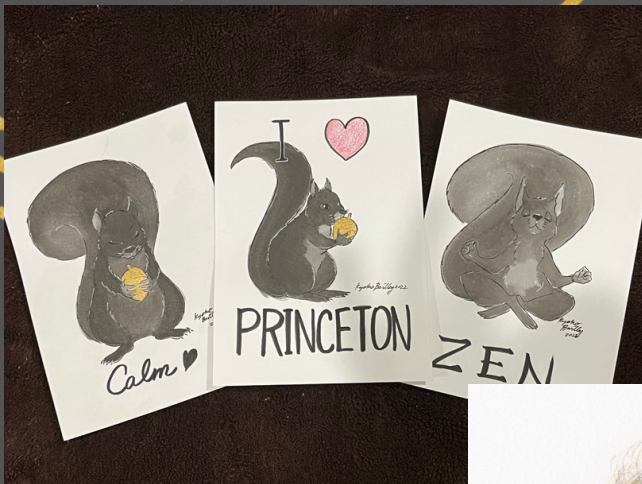

December 1st 2022

PRESS RELEASE

NJ ARTIST KYOKO BARTLEY'S LATEST ART DISPLAY

AT MERCER COUNTY LIBRARY
LAWRENCE HEADQUARTERS BRANCH
2751 BRUNSWICK PIKE, LAWRENCE
TOWNSHIP, NJ 08648

12/1 Thurs. -12/30 Sun. 2022

Gallery Space and
Three showcases near
the reference desk.

ARTWORKS INCLUDING
HYPER REALISTIC PENCIL PORTRAITS,
"12 MONTHS OF JAPANESE FLOWERS",
"ICONS OF GOOD FORTUNE"
"ENDANGERED SPECIES"
AND SMALL ARTWORKS

Examples;
"Hyper Realistic Pencil Portraits"
(2022)

Using only pencils, Bartley tried to make it detailed and realistic. Come and see them in person.

Examples;
"12 Months of Japanese Flowers"
(2022)

"12 Months of Japanese Flowers" series;
These motifs are common in Japanese art.,
Each month represents different seasonal flowers and plants.
Enjoy its gorgeous and tasteful atmosphere.

Examples;
"Icons of Good Fortune" (2022)
and other small artworks

"Icons of Good Fortune" are featured Japanese/Asian "good luck" motifs such as carp, dragon and cranes, which brings different types of luck in Asian culture.