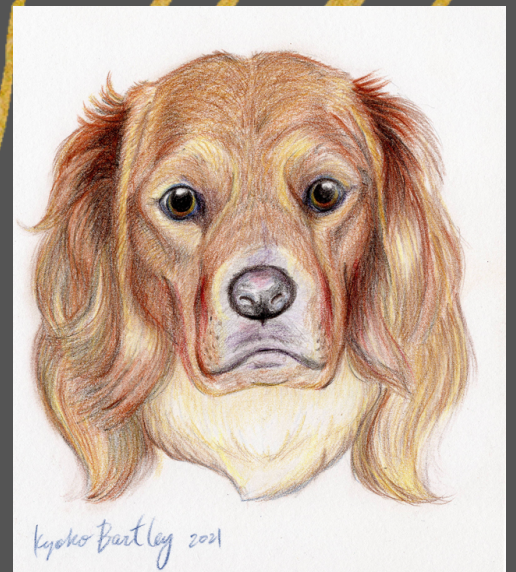

December 1st 2022

PRESS RELEASE

NJ ARTIST KYOKO BARTLEY'S LATEST ART DISPLAY

AT MERCER COUNTY LIBRARY
LAWRENCE HEADQUARTERS BRANCH
2751 BRUNSWICK PIKE, LAWRENCE
TOWNSHIP, NJ 08648

12/1 Thurs. -12/30 Sun. 2022

Gallery Space and
Three showcases near
the reference desk.

ARTWORKS INCLUDING
HYPER REALISTIC PENCIL PORTRAITS,
"12 MONTHS OF JAPANESE FLOWERS",
"ICONS OF GOOD FORTUNE"
"ENDANGERED SPECIES"
AND SMALL ARTWORKS

Examples;
"Hyper Realistic Pencil Portraits"
(2022)

Using only pencils, Bartley tried to make it detailed and realistic. Come and see them in person.

Examples;
"12 Months of Japanese Flowers"
(2022)

"12 Months of Japanese Flowers" series;
These motifs are common in Japanese art.,
Each month represents different seasonal flowers and plants.
Enjoy its gorgeous and tasteful atmosphere.

Examples;
"Icons of Good Fortune" (2022)
and other small artworks

"Icons of Good Fortune" are featured Japanese/Asian "good luck" motifs such as carp, dragon and cranes, which brings different types of luck in Asian culture.