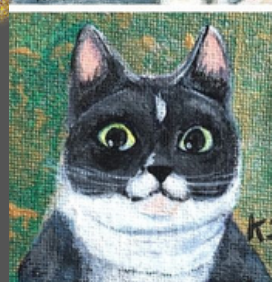

Examples;
"Hyper Realistic Pencil Portraits"
(2022)

Using only pencils, Bartley tried to make it detailed and realistic. Come and see them in person.

Examples;
"12 Months of Japanese Flowers"
(2022)

"12 Months of Japanese Flowers" series;
These motifs are common in Japanese art.,
Each month represents different seasonal flowers and plants.
Enjoy its gorgeous and tasteful atmosphere.

Examples;
"Icons of Good Fortune" (2022)
and other small artworks

"Icons of Good Fortune" are featured Japanese/Asian "good luck" motifs such as carp, dragon and cranes, which brings different types of luck in Asian culture.

Examples; Animal/Pet Portraits

Animal related art is her life-time project.
She donates 20% of profit to animal welfare organizations.
She is hoping this display with her work will raise awareness of animal environments and the possibilities for expression.
Please share this topic on your media,
and come and see her artwork in person!