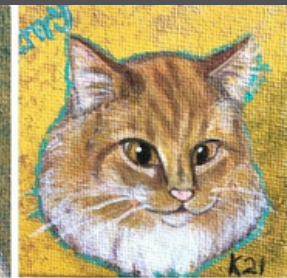

Gallery Space and
Three showcases near
the reference desk.

ARTWORKS INCLUDING
HYPER REALISTIC PENCIL PORTRAITS,
"12 MONTHS OF JAPANESE FLOWERS",
"ICONS OF GOOD FORTUNE"
"ENDANGERED SPECIES"
AND SMALL ARTWORKS

Examples;
"Hyper Realistic Pencil Portraits"
(2022)

Using only pencils, Bartley tried to make it detailed and realistic. Come and see them in person.

Examples;
"12 Months of Japanese Flowers"
(2022)

"12 Months of Japanese Flowers" series;
These motifs are common in Japanese art.,
Each month represents different seasonal flowers and plants.
Enjoy its gorgeous and tasteful atmosphere.

Examples;
"Icons of Good Fortune" (2022)
and other small artworks

"Icons of Good Fortune" are featured Japanese/Asian "good luck" motifs such as carp, dragon and cranes, which brings different types of luck in Asian culture.

Examples; Animal/Pet Portraits

Animal related art is her life-time project.
She donates 20% of profit to animal welfare organizations.
She is hoping this display with her work will raise awareness of animal environments and the possibilities for expression.
Please share this topic on your media,
and come and see her artwork in person!