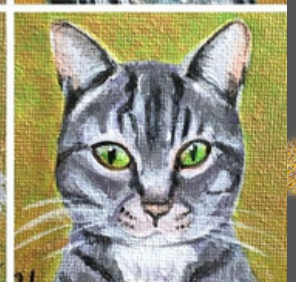

Examples; Animal/Pet Portraits

Animal related art is her life-time project.
She donates 20% of profit to animal welfare organizations.
She is hoping this display with her work will raise awareness of animal environments and the possibilities for expression.
Please share this topic on your media,
and come and see her artwork in person!